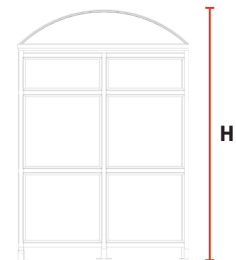

The BikeGarage XL is a weather-proof and theft resistant bike shelter that's ideal for E-Bike and standard bike storage. Like our slim BikeGarage, it's prefabricated in anodized aluminum with a steel overhead door that rolls up and down with a light touch, and a polycarbonate barrel roof that lets in daylight. For security, a metal hasp accommodates heavy-duty, mechanical or wireless padlocks that can be operated and monitored with a cell phone app. Choose from wire mesh, tempered glass, or solid Endurex wall panels.

- **Class 1 Bike Shelter: Full enclosed, locking, weatherproof**
- **3 Wall Styles**
- **Capacity- 8 Bikes or E-Bikes**
- **Quick Assembly**
- **Rustproof**
- **Geokey App Based Padlock – Not Included**
- **New – Now available with Solar Cell Phone / Laptop Charger**

© Copyright 2022 Handi-Hut Inc. All Rights Reserved

GENERAL INFORMATION

Frame: 6063-T52 Alloy Aluminum fabricated with Integrated Water Drainage

Finish: Anodized Dark Bronze or Clear (Silver)

Roof Styles/Materials:

HIP ROOF: 6 mm Twinwall Polycarbonate, UV Coated or Standing Seam Aluminum

GABLE ROOF: 6 mm Twinwall Polycarbonate, UV Coated or Standing Seam Aluminum

BARREL ROOF: 6 mm Twinwall Polycarbonate, UV Coated

Wall Panels: Tempered Glass, Endurax 300, Silver or Black or Stainless-Steel Wire Mesh, 2" Sq. Grid

Roll-Up Door: 12' L x 7' H

■ Silver Galvalume® (55% Al-Zn alloy coated)

Security: Mechanical Padlock or GioLock – not included

Installation: Anchor securely to level concrete pad

Bike Racks: 4 U-Racks – included

DIMENSIONS/CAPACITY

BikeGarage XL™	Length	Width	Height	E-Bikes or Bikes
w/4 U-Rack Bike Racks	13' 9"	7' 5"	11'	8

Custom Sizes Available

VIEWS

(Cut away view)

W

H