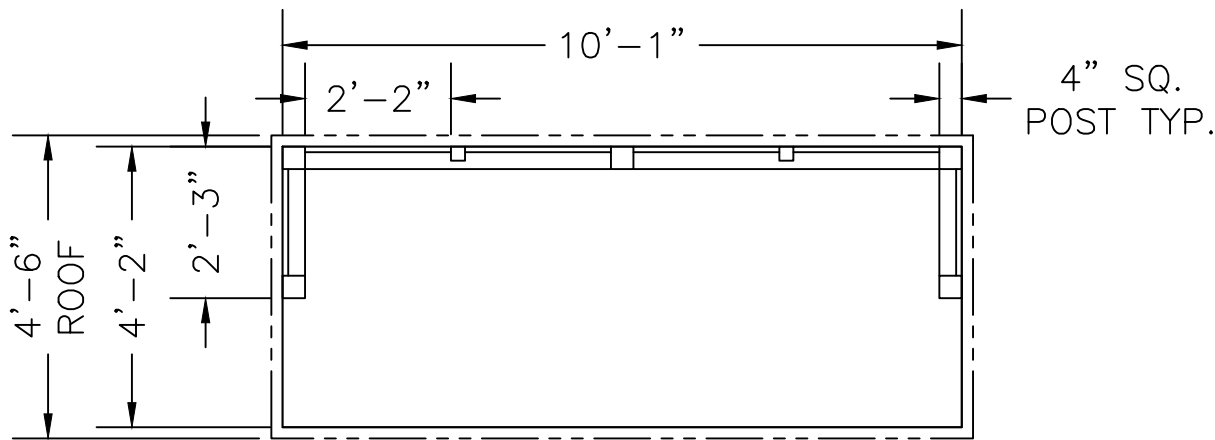

SCALE=1:20

MODEL VICTORIA 7
ACCOMMODATES 5-6

Handi-Hut[®]

3 Grunwald St. Clifton, NJ
07013
Tel: 973-614-1800
www.handi-hut.com

SCALE=1:40

MODEL VICTORIA 7
ACCOMMODATES 5-6

10'-1" X 2'-3" CONSERVATORY ROOF
PASSENGER/SMOKING SHELTER
OPEN FRONT