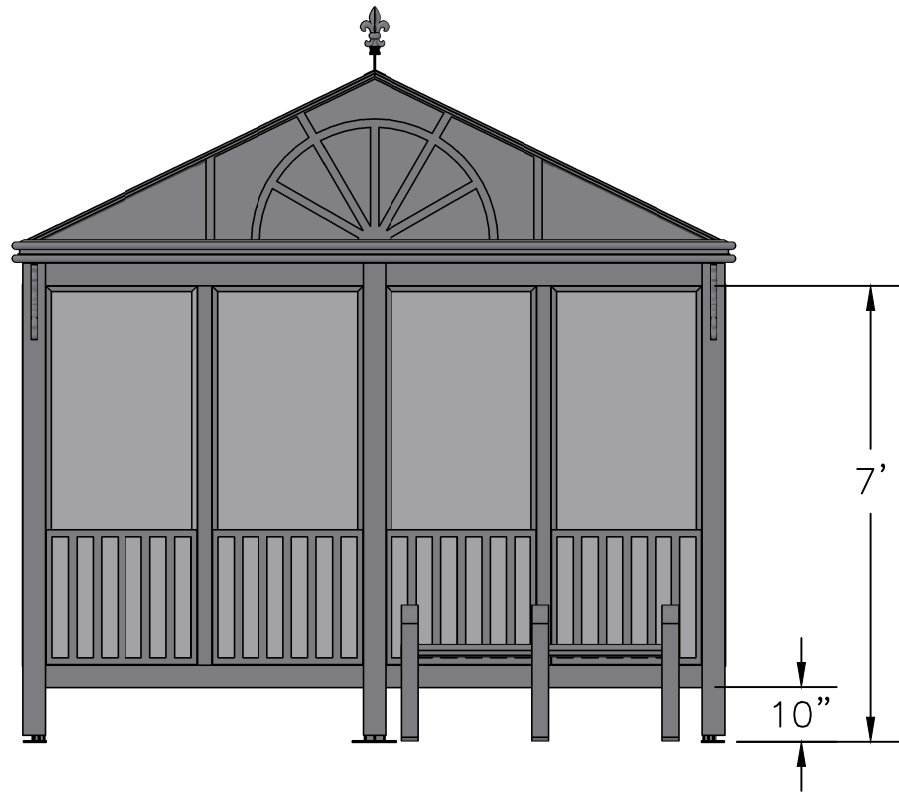

SCALE=1:20

MODEL VICTORIA 7
ACCOMMODATES 5-6

Handi-Hut[®]

3 Grunwald St. Clifton, NJ
07013
Tel: 973-614-1800
www.handi-hut.com

SCALE=1:40

MODEL VICTORIA 7
ACCOMMODATES 5-6

10'-1" X 2'-3" CONSERVATORY ROOF
PASSENGER/SMOKING SHELTER
OPEN FRONT

ALUMINIUM: 6063-T52
AVAILABLE FINISHES: DARK BRONZE ANODIZED
CLEAR ANODIZED
CUSTOM COLOR POWDER-COAT
ROOF PANELS: 1/4" CLEAR MONOLITHIC
POLYCARBONATE
BENCH: 2-1/2" SQ. ALUMINUM EXTRUSION

Handi-Hut®

3 Grunwald St. Clifton, NJ
07013
Tel: 973-614-1800
www.handi-hut.com