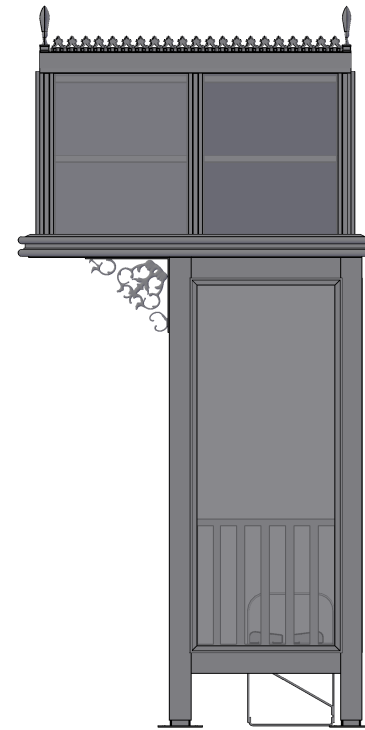

SCALE=1:20

MODEL VICTORIA 7
ACCOMMODATES 5-6

Handi-Hut[®]

3 Grunwald St. Clifton, NJ
07013
Tel: 973-614-1800
www.handi-hut.com

SCALE=1:40

MODEL VICTORIA 7
ACCOMMODATES 5-6

10'-1" X 2'-3" CONSERVATORY ROOF
PASSENGER/SMOKING SHELTER
OPEN FRONT

ALUMINIUM: 6063-T52
AVAILABLE FINISHES: DARK BRONZE ANODIZED
CLEAR ANODIZED
CUSTOM COLOR POWDER-COAT
ROOF PANELS: 1/4" CLEAR MONOLITHIC
POLYCARBONATE
BENCH: 2-1/2" SQ. ALUMINUM EXTRUSION

Handi-Hut®

3 Grunwald St. Clifton, NJ
07013
Tel: 973-614-1800
www.handi-hut.com