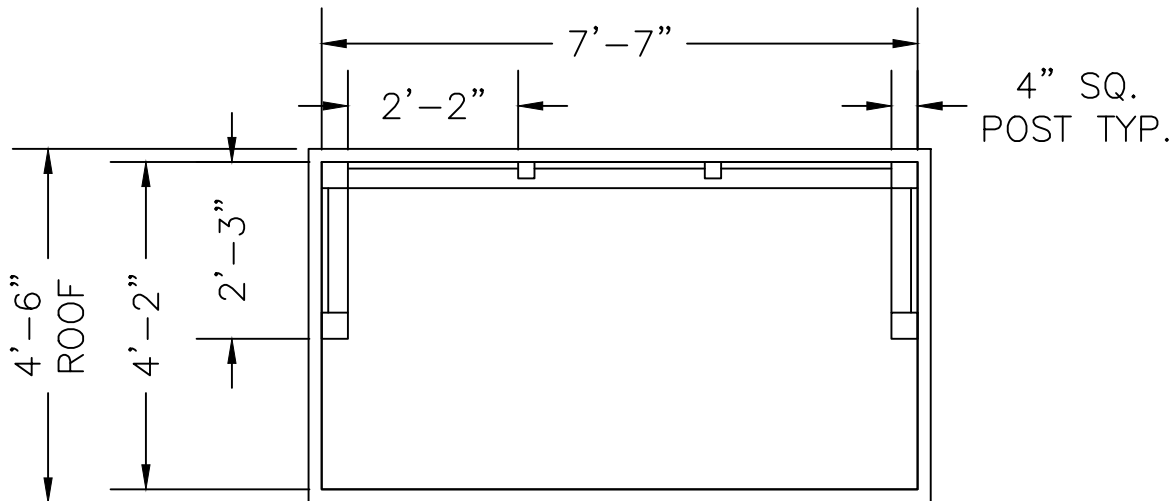

SCALE=1:20

MODEL VICTORIA 5
ACCOMMODATES 3-4

Handi-Hut[®]

3 Grunwald St. Clifton, NJ
07013
Tel: 973-614-1800
www.handi-hut.com

SCALE=1:40

MODEL VICTORIA 5
ACCOMMODATES 3-4

7'-7" X 2'-3" CONSERVATORY ROOF
PASSENGER/SMOKING SHELTER
OPEN FRONT