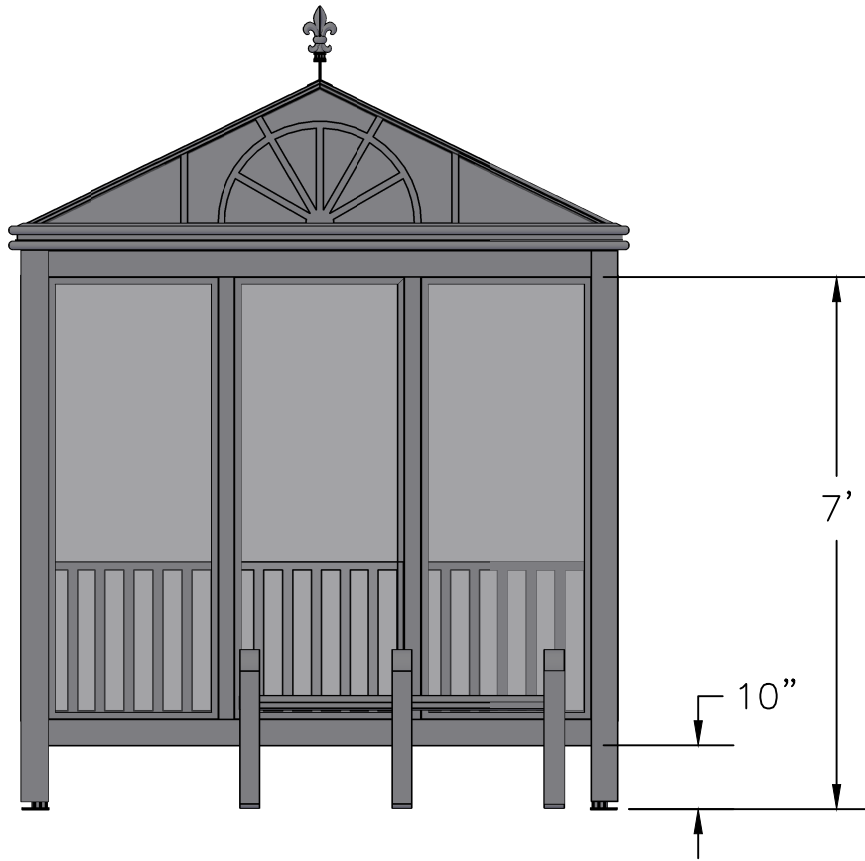

SCALE=1:20

MODEL VICTORIA 5
ACCOMMODATES 3-4

Handi-Hut[®]

3 Grunwald St. Clifton, NJ
07013
Tel: 973-614-1800
www.handi-hut.com

SCALE=1:40

MODEL VICTORIA 5
ACCOMMODATES 3-4

7'-7" X 2'-3" CONSERVATORY ROOF
PASSENGER/SMOKING SHELTER
OPEN FRONT

ALUMINIUM: 6063-T52
AVAILABLE FINISHES: DARK BRONZE ANODIZED
CLEAR ANODIZED
CUSTOM COLOR POWDER-COAT
ROOF PANELS: 1/4" CLEAR MONOLITHIC
POLYCARBONATE
BENCH: 2-1/2" SQ. ALUMINUM EXTRUSION

Handi-Hut[®]

3 Grunwald St. Clifton, NJ
07013
Tel: 973-614-1800
www.handi-hut.com