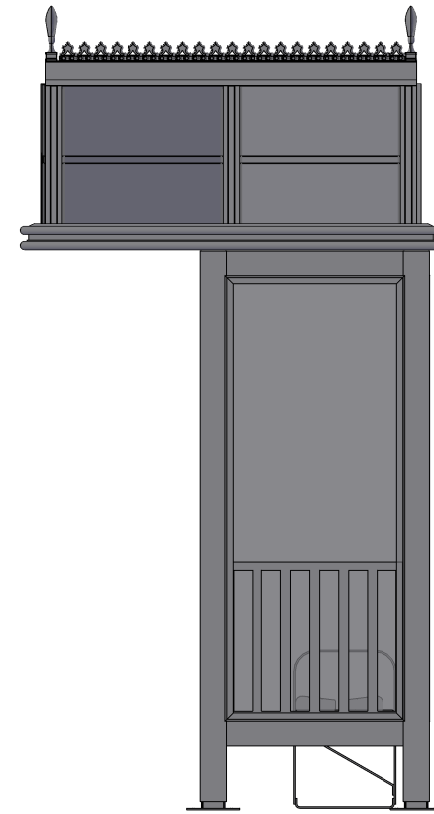

SCALE=1:20

MODEL VICTORIA 5
ACCOMMODATES 3-4

Handi-Hut[®]

3 Grunwald St. Clifton, NJ
07013
Tel: 973-614-1800
www.handi-hut.com

SCALE=1:40

MODEL VICTORIA 5
ACCOMMODATES 3-4

7'-7" X 2'-3" CONSERVATORY ROOF
PASSENGER/SMOKING SHELTER
OPEN FRONT

ALUMINIUM: 6063-T52
AVAILABLE FINISHES: DARK BRONZE ANODIZED
CLEAR ANODIZED
CUSTOM COLOR POWDER-COAT
ROOF PANELS: 1/4" CLEAR MONOLITHIC
POLYCARBONATE
BENCH: 2-1/2" SQ. ALUMINUM EXTRUSION

Handi-Hut[®]

3 Grunwald St. Clifton, NJ
07013
Tel: 973-614-1800
www.handi-hut.com