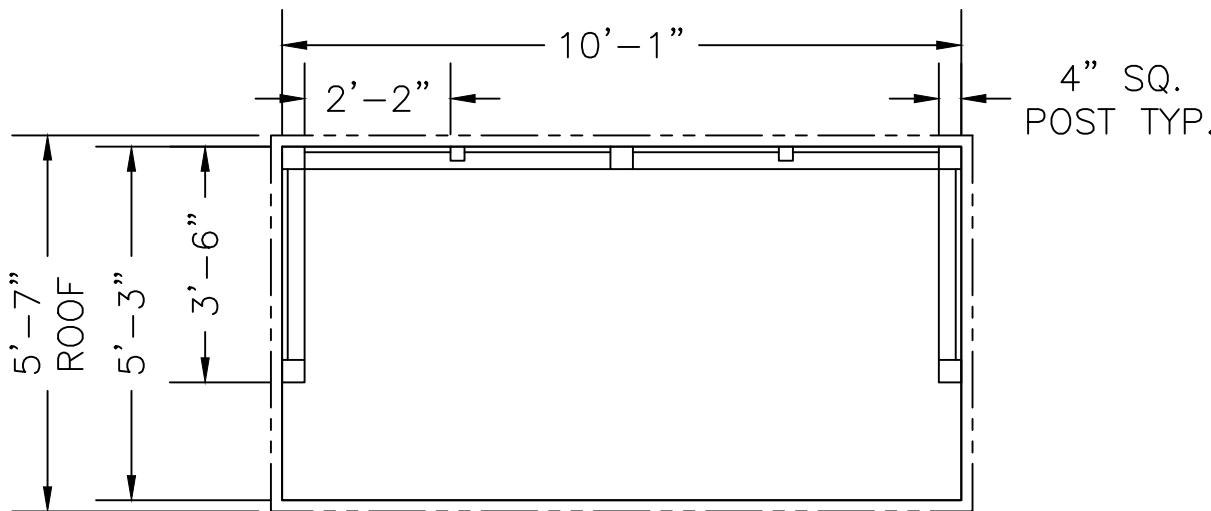

SCALE=1:20

MODEL VICTORIA 10
ACCOMMODATES 8-9

Handi-Hut[®]

3 Grunwald St. Clifton, NJ
07013
Tel: 973-614-1800
www.handi-hut.com

SCALE=1:40

MODEL VICTORIA 10
ACCOMMODATES 8-9

10'-1" X 3'-6" CONSERVATORY ROOF
PASSENGER/SMOKING SHELTER
OPEN FRONT