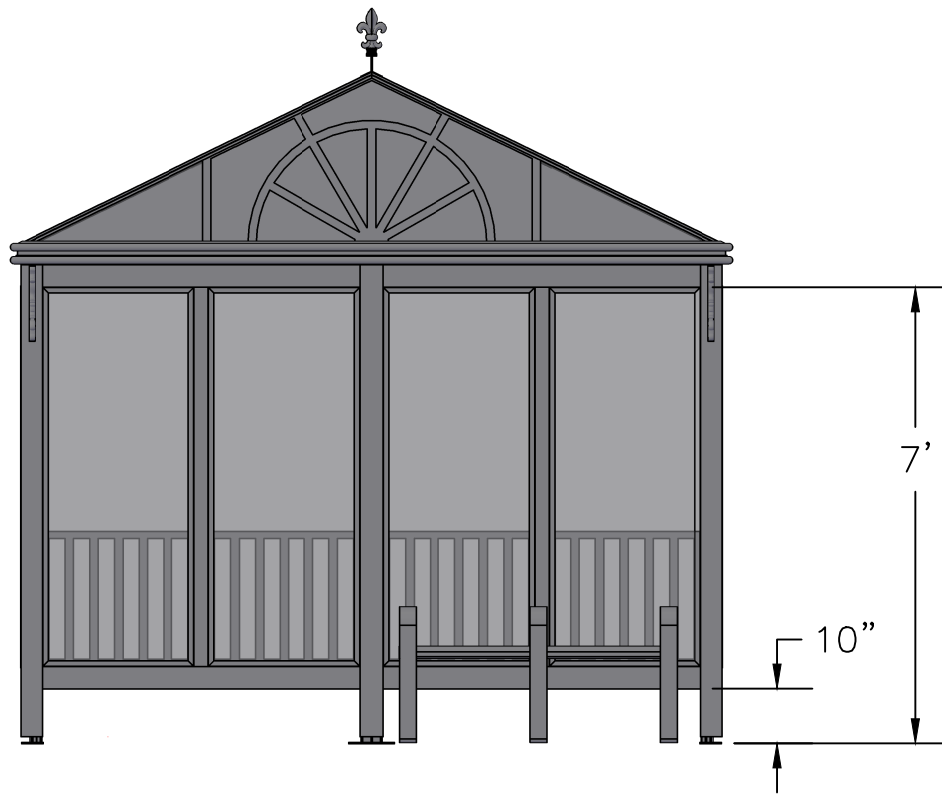

SCALE=1:20

MODEL VICTORIA 10
ACCOMMODATES 8-9

Handi-Hut[®]

3 Grunwald St. Clifton, NJ
07013
Tel: 973-614-1800
www.handi-hut.com

SCALE=1:40

MODEL VICTORIA 10
ACCOMMODATES 8-9

10'-1" X 3'-6" CONSERVATORY ROOF
PASSENGER/SMOKING SHELTER
OPEN FRONT

ALUMINIUM: 6063-T52
AVAILABLE FINISHES: DARK BRONZE ANODIZED
CLEAR ANODIZED
CUSTOM COLOR POWDER-COAT
ROOF PANELS: 1/4" CLEAR MONOLITHIC
POLYCARBONATE
BENCH: 2-1/2" SQ. ALUMINUM EXTRUSION

Handi-Hut®

3 Grunwald St. Clifton, NJ
07013
Tel: 973-614-1800
www.handi-hut.com