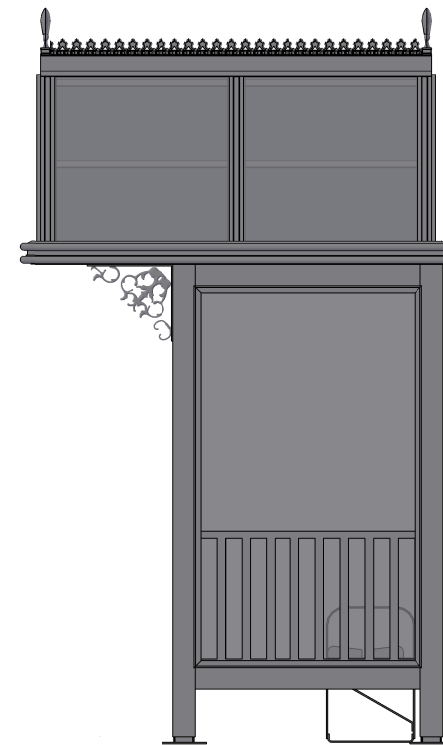

SCALE=1:20

MODEL VICTORIA 10
ACCOMMODATES 8-9

Handi-Hut[®]

3 Grunwald St. Clifton, NJ
07013
Tel: 973-614-1800
www.handi-hut.com

SCALE=1:40

MODEL VICTORIA 10
ACCOMMODATES 8-9

10'-1" X 3'-6" CONSERVATORY ROOF
PASSENGER/SMOKING SHELTER
OPEN FRONT

ALUMINIUM: 6063-T52
AVAILABLE FINISHES: DARK BRONZE ANODIZED
CLEAR ANODIZED
CUSTOM COLOR POWDER-COAT
ROOF PANELS: 1/4" CLEAR MONOLITHIC
POLYCARBONATE
BENCH: 2-1/2" SQ. ALUMINUM EXTRUSION

Handi-Hut®

3 Grunwald St. Clifton, NJ
07013
Tel: 973-614-1800
www.handi-hut.com