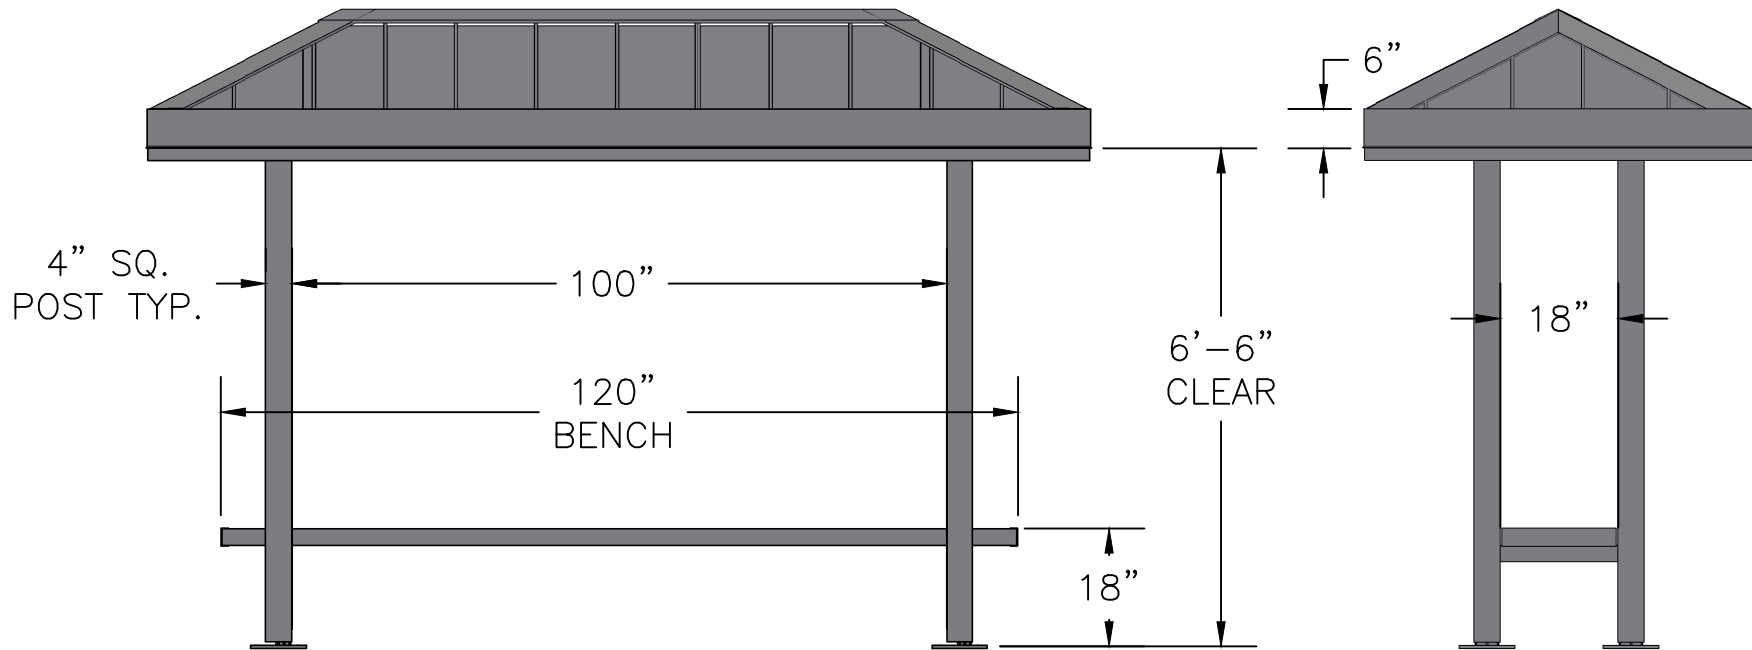

SCALE=1:20

MODEL BARRINGTON 7R  
ACCOMMODATES 5-7

**Handi-Hut®**

3 Grunwald St. Clifton, NJ  
07013  
Tel: 973-614-1800  
www.handi-hut.com

SCALE=1:35

MODEL BARRINGTON 7R  
ACCOMMODATES 5-7

12'-0" X 5'-0" STANDING SEAM ROOF  
PASSENGER/SMOKING SHELTER  
OPEN ALL SIDES

ALUMINIUM: 6063-T52  
AVAILABLE FINISHES: DARK BRONZE ANODIZED  
CLEAR ANODIZED  
CUSTOM COLOR POWDER-COAT  
ROOF PANELS: 11" ATAS DUTCH SEAM DECKING  
BLACK KYNAR FINISH  
BENCH: 2-1/2" SQ. ALUMINUM EXTRUSION