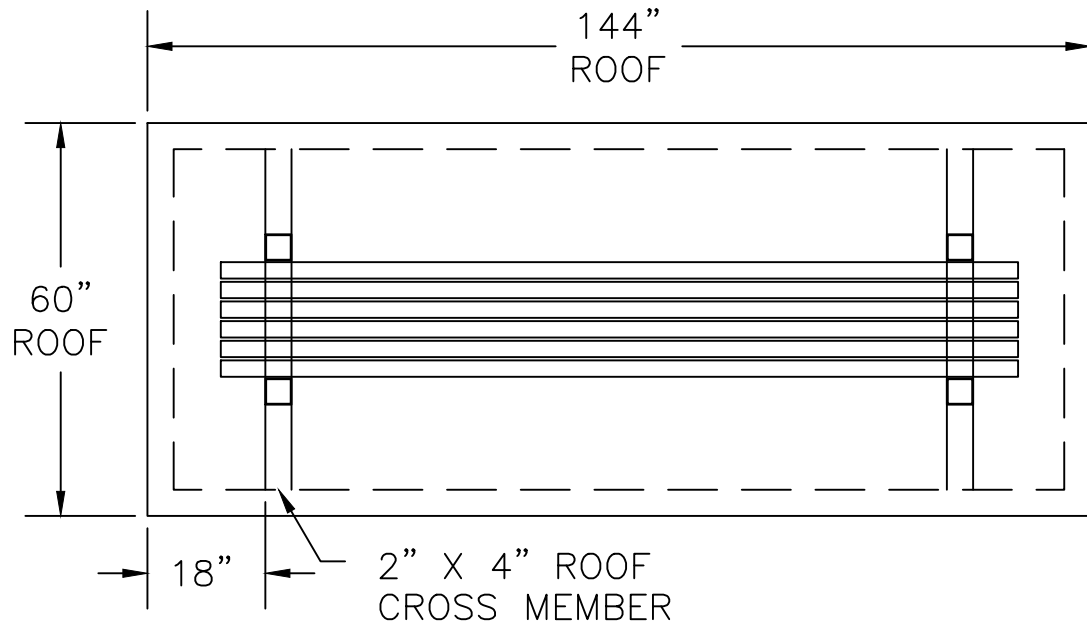

SCALE=1:20

MODEL BARRINGTON 7R  
ACCOMMODATES 5-7

**Handi-Hut®**

3 Grunwald St. Clifton, NJ  
07013  
Tel: 973-614-1800  
www.handi-hut.com

SCALE=1:35

MODEL BARRINGTON 7R  
ACCOMMODATES 5-7

12'-0" X 5'-0" STANDING SEAM ROOF  
PASSENGER/SMOKING SHELTER  
OPEN ALL SIDES