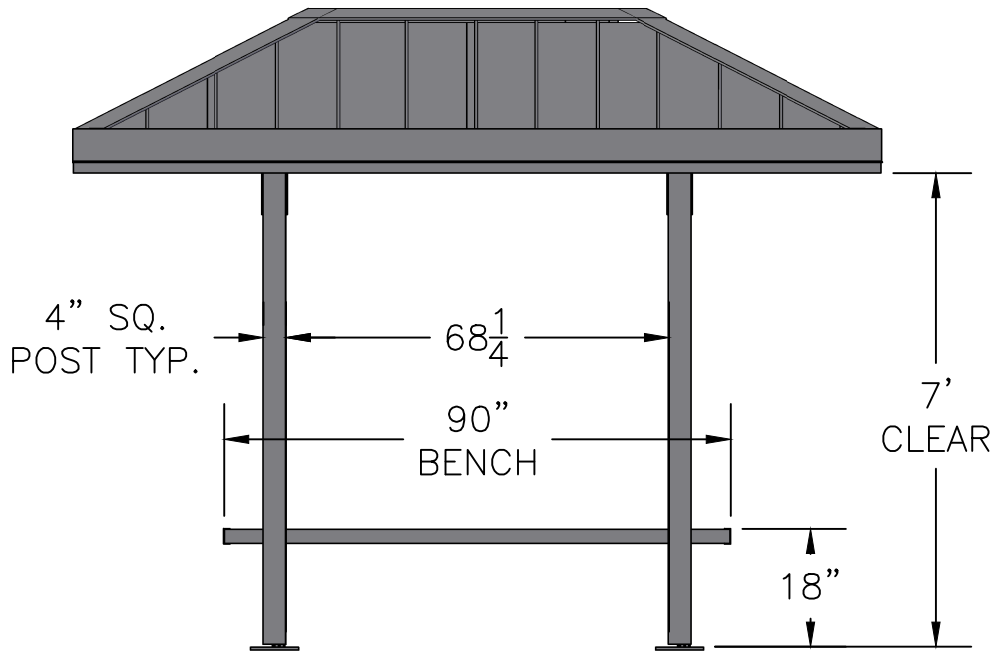

SCALE=1:22

MODEL BARRINGTON 10R
ACCOMMODATES 8-10

Handi-Hut[®]

3 Grunwald St. Clifton, NJ
07013
Tel: 973-614-1800
www.handi-hut.com

SCALE=1:35

<p>MODEL BARRINGTON 10R ACCOMMODATES 8-10</p>	
<p>12'-0" X 7'-0" STANDING SEAM ROOF PASSENGER/SMOKING SHELTER OPEN ALL SIDES</p>	
<p>ALUMINIUM: 6063-T52 AVAILABLE FINISHES: DARK BRONZE ANODIZED CLEAR ANODIZED CUSTOM COLOR POWDER-COAT</p>	
<p>ROOF PANELS: 11" ATAS DUTCH SEAM DECKING BLACK KYNAR FINISH</p>	
<p>BENCH/BACKREST: EXTRUDED ALUMINIUM</p>	
<p>Handi-Hut[®]</p>	<p>3 Grunwald St. Clifton, NJ 07013 Tel: 973-614-1800 www.handi-hut.com</p>