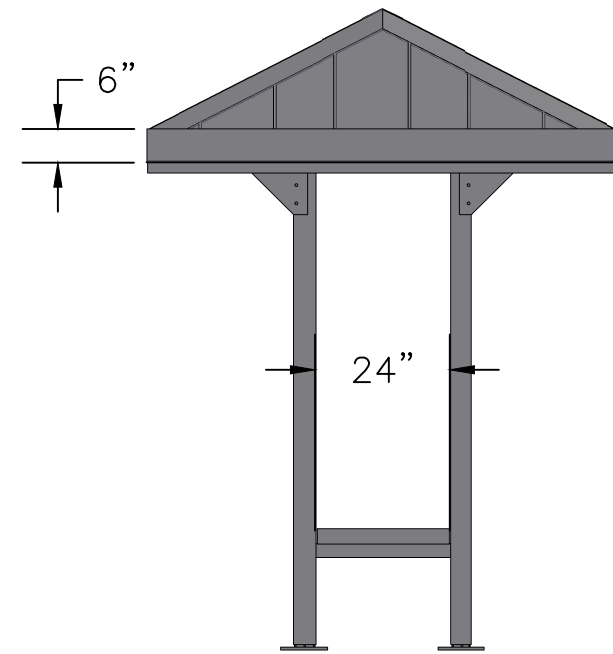

SCALE=1:22

MODEL BARRINGTON 10R
ACCOMMODATES 8-10

Handi-Hut[®]

3 Grunwald St. Clifton, NJ
07013
Tel: 973-614-1800
www.handi-hut.com

SCALE=1:35

<p>MODEL BARRINGTON 10R ACCOMMODATES 8-10</p>	
<p>12'-0" X 7'-0" STANDING SEAM ROOF PASSENGER/SMOKING SHELTER OPEN ALL SIDES</p>	
<p>ALUMINIUM: 6063-T52 AVAILABLE FINISHES: DARK BRONZE ANODIZED CLEAR ANODIZED CUSTOM COLOR POWDER-COAT</p>	
<p>ROOF PANELS: 11" ATAS DUTCH SEAM DECKING BLACK KYNAR FINISH</p>	
<p>BENCH/BACKREST: EXTRUDED ALUMINIUM</p>	
<p>Handi-Hut[®]</p>	<p>3 Grunwald St. Clifton, NJ 07013 Tel: 973-614-1800 www.handi-hut.com</p>