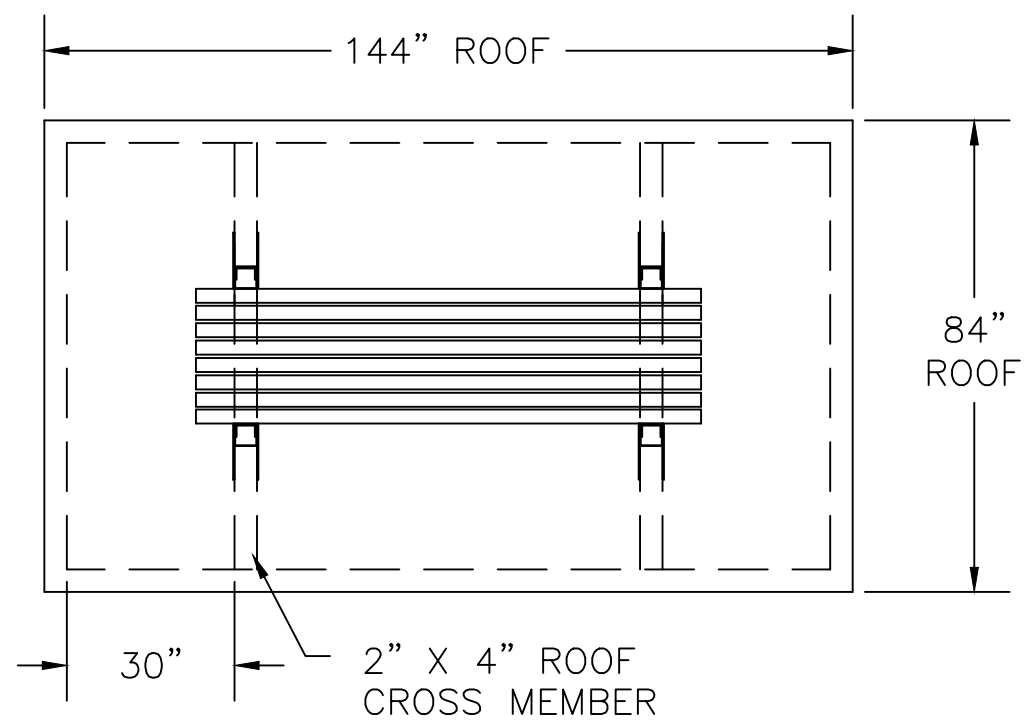

SCALE=1:22

MODEL BARRINGTON 10R
ACCOMMODATES 8-10

Handi-Hut[®]

3 Grunwald St. Clifton, NJ
07013
Tel: 973-614-1800
www.handi-hut.com

SCALE=1:35

<p>MODEL BARRINGTON 10R ACCOMMODATES 8-10</p>	
<p>12'-0" X 7'-0" STANDING SEAM ROOF PASSENGER/SMOKING SHELTER OPEN ALL SIDES</p>	
<p>ALUMINIUM: 6063-T52 AVAILABLE FINISHES: DARK BRONZE ANODIZED CLEAR ANODIZED CUSTOM COLOR POWDER-COAT</p>	
<p>ROOF PANELS: 11" ATAS DUTCH SEAM DECKING BLACK KYNAR FINISH</p>	
<p>BENCH/BACKREST: EXTRUDED ALUMINIUM</p>	
<p>Handi-Hut[®]</p>	<p>3 Grunwald St. Clifton, NJ 07013 Tel: 973-614-1800 www.handi-hut.com</p>