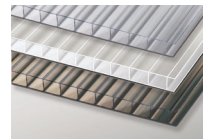

### VIEWS

(Shown: VeloMax 9)

TOP

ISOMETRIC

L  
FRONT

W  
SIDE

### WALL PANELS & ROOF

6mm Twinwall Polycarbonate, UV Coated

Translucent sheets with ribbed core. Impact resistant and light weight.

Clear (80% Light Transmission)

White (45% Light Transmission)

Bronze Tint (45% Light Transmission)