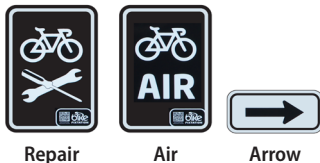

Mounting: Wall Mounted

SIGNAGE

Repair Sign / Air Sign / Arrow Sign

Material: 1/16" Aluminum Plate, Reflective Graphics

Mount Options: Single Pole, Wall

Repair

Air

Arrow

DIMENSIONS

	Length	Width	Height
Public Bike Pumps (Hose Length: 18" or 35")			
Bike Pump - Indoor	8"	8"	30"
Bike Pump - Outdoor	8"	8"	30"
Public Wheel Check	6"	6"	25 1/2"
Public Work Stands			
Deluxe Public Work Stand	10"	10"	55"
Public Work Stand	8 1/2"	16"	49 1/2"
Public Tool Box	2 1/2"	11"	66"
Signage (Mount Options: Single Pole, Wall)			
Repair Sign	-	12"	18"
Air Sign	-	12"	18"
Arrow Sign	-	12"	6"